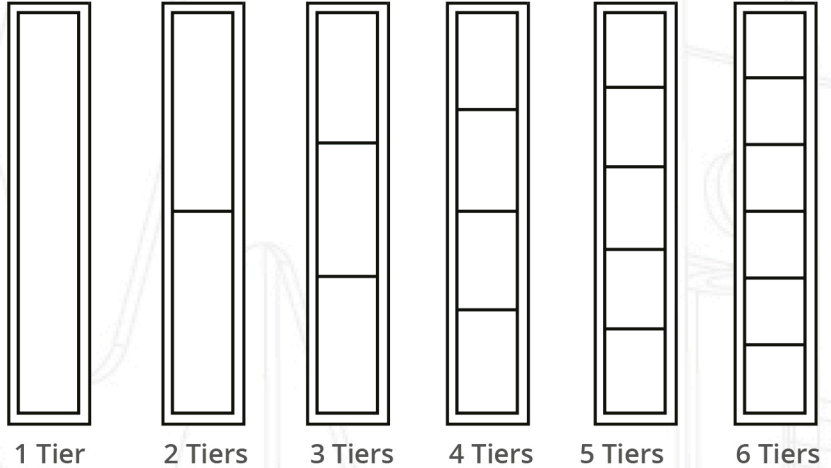

STEELE SOLUTIONS

VISITOR LOCKER CONFIGURATIONS

STANDARD WIDTHS

(12", 15" and 18")

12"Wx18"Dx72"H

15"Wx18"Dx72"H

18"Wx18"Dx72"H

Available with 1-6 tiers

AVAILABLE OPTIONS

Coin, Keyed, Token, Hasp or Digital Lock

Stainless Steel Finish

ADA Compliant

Louvred Doors

Slope Tops

Recess Trim

Overall Width	Number of Doors	Door Width	Overall Height	Door Height	Overall Depth
12"	1	9.75"	72"	61.25"	18"
12"	2	9.75"	72"	34.5"	18"
12"	3	9.75"	72"	23.5"	18"
12"	4	9.75"	72"	16.75"	18"
12"	5	9.75"	72"	12.65"	18"
12"	6	9.75"	72"	10.8"	18"
15"	1	12.75"	72"	61.25"	18"
15"	2	12.75"	72"	34.5"	18"
15"	3	12.75"	72"	23.5"	18"
15"	4	12.75"	72"	16.75"	18"
15"	5	12.75"	72"	12.65"	18"
15"	6	12.75"	72"	10.8"	18"
18"	1	15.75"	72"	61.25"	18"
18"	2	15.75"	72"	34.5"	18"
18"	3	15.75"	72"	23.5"	18"
18"	4	15.75"	72"	16.75"	18"
18"	5	15.75"	72"	12.65"	18"
18"	6	15.75"	72"	10.8"	18"